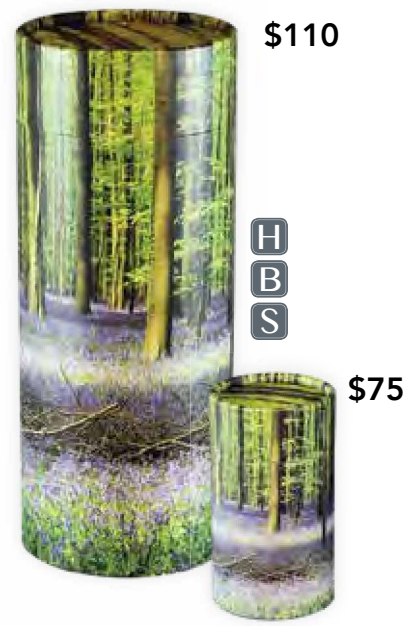

71204722	71204664
BLUEBELL FOREST	BLUEBELL FOREST
LARGE	MINI
12.6" H x 5.1" Dia.	5.25" H x 2.95" Dia.
CARDBOARD	CARDBOARD
Volume: 200ci	Volume: 20ci