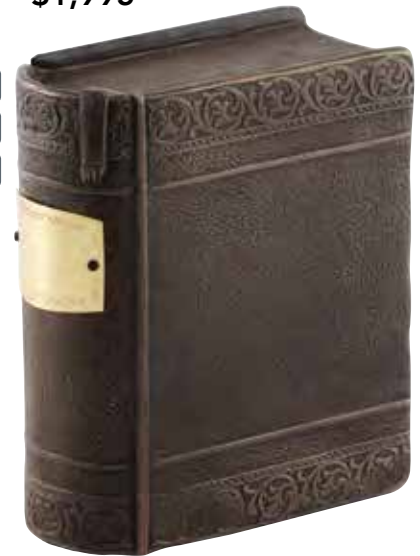

71010473
CLOSED BOOK
9.5" H x 3.5" W x 8" D
CAST BRONZE
Volume: 175ci
Access: Top
← spine only