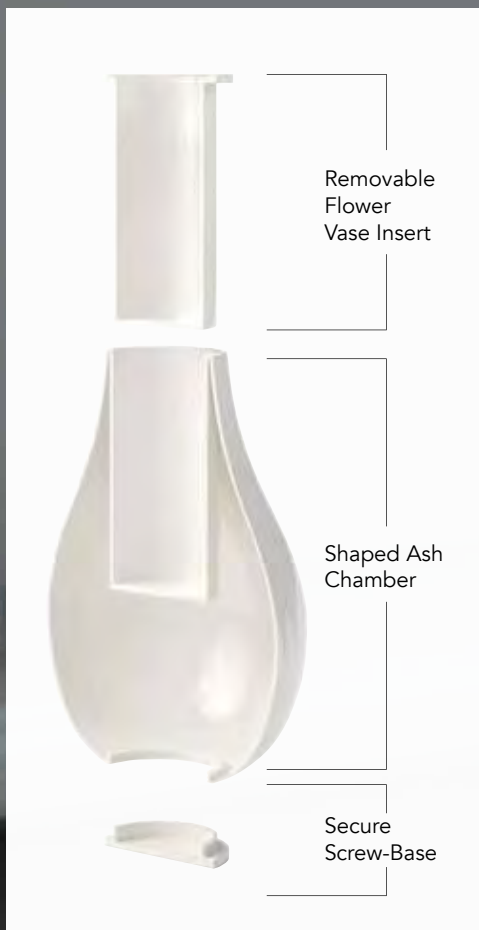

The Cirrus vase urn is a great way to honor the memory of a loved one from the comfort of home. This decorative memorial vase is a full-size cremation urn with the appearance and functionality of a flower vase. Hand-cast from aluminum, the Cirrus vase urn is painted and lacquered adding a glossy, elegant finish. Display a beautiful bouquet, faux arrangement, or more simply on its own to fit your style and preference.