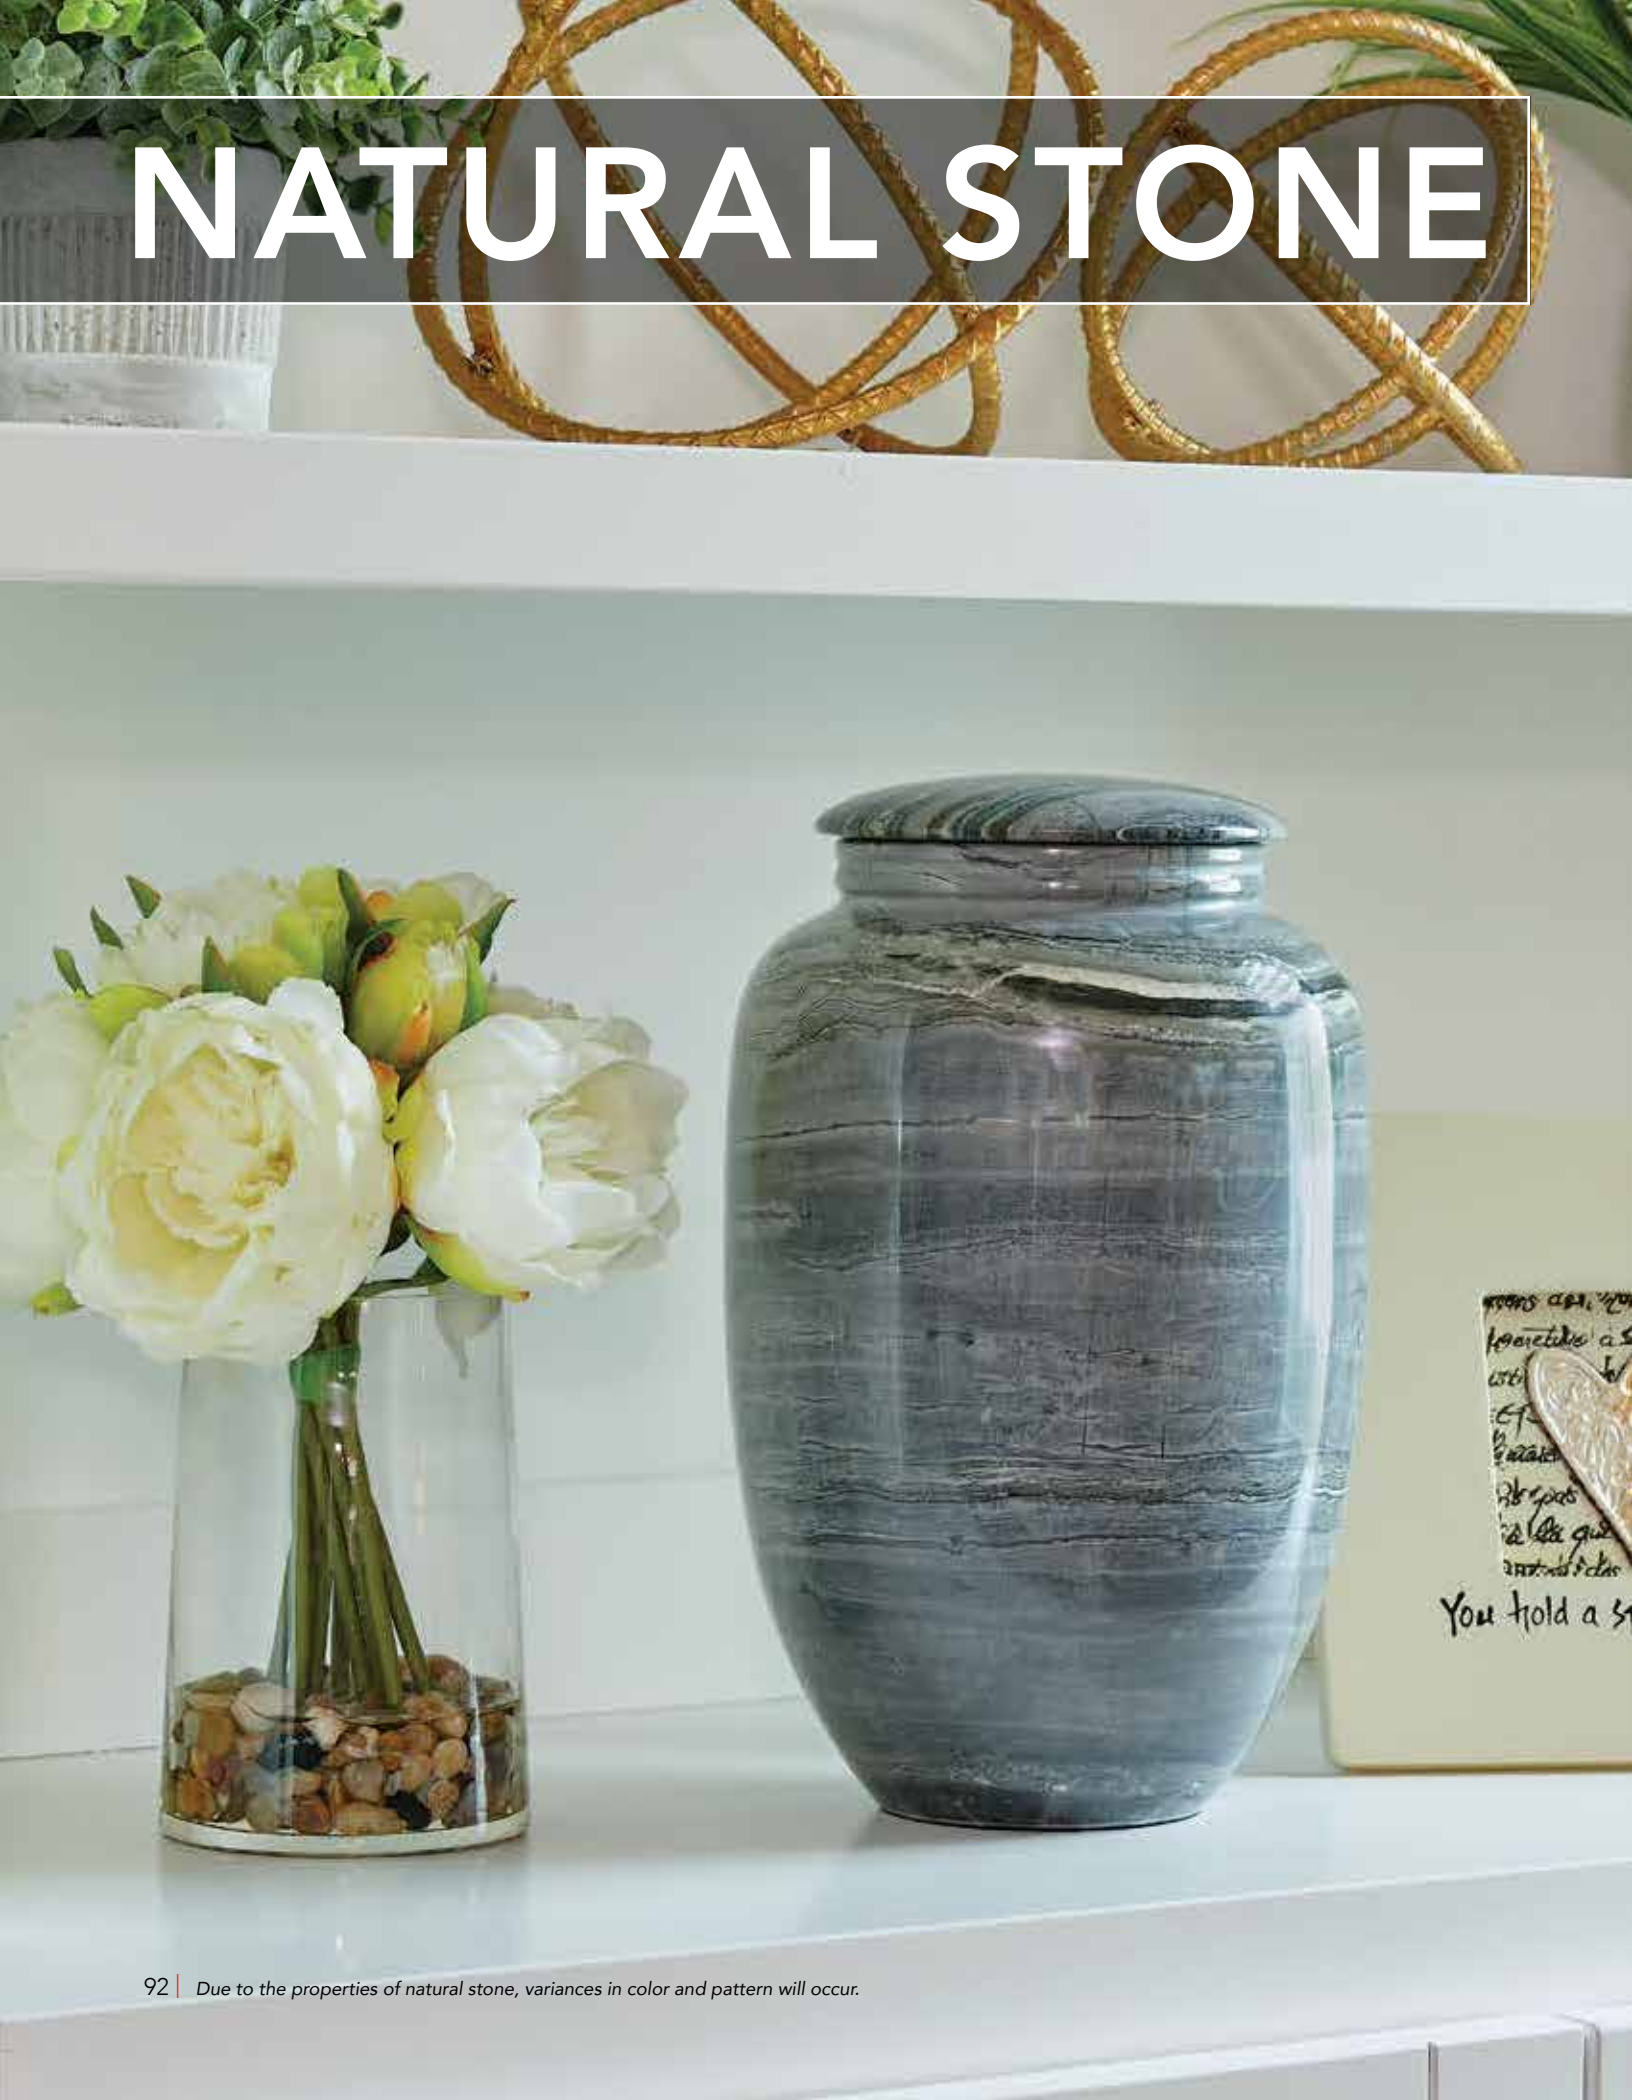

NATURAL STONE