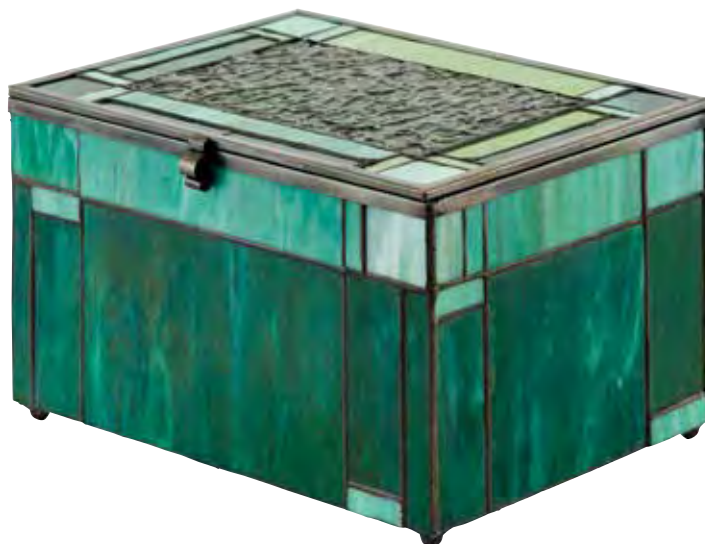

rich cherry color with patterned inlay on lid

includes plastic insert

top only

memory chests
handmade stained glass

3GMBBLU
SEASIDE
5.7" H x 9.6" W x 7.3" D
STAINED GLASS
Volume: 200ci
Access: Top
includes white corrugated insert
\$350