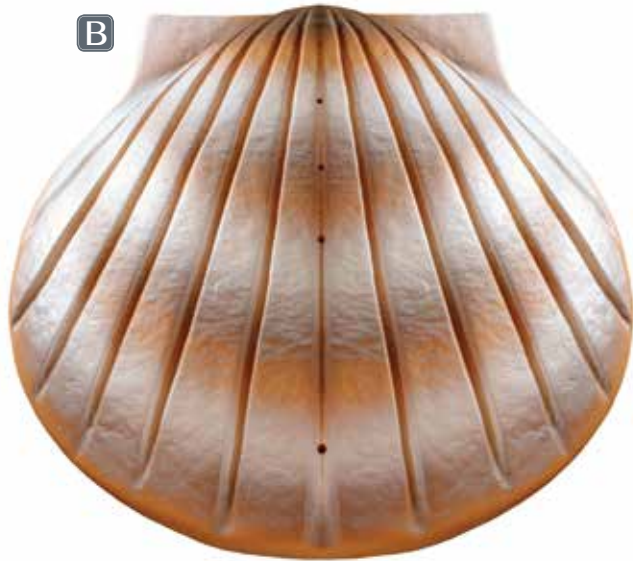

B

3PA100
SHELL™ URN - PEARL
6.25" H x 16" W x 16" D
RECYCLED PAPER
Volume: 400ci
Access: End
*designed to float briefly
and sink gracefully in water*

$495