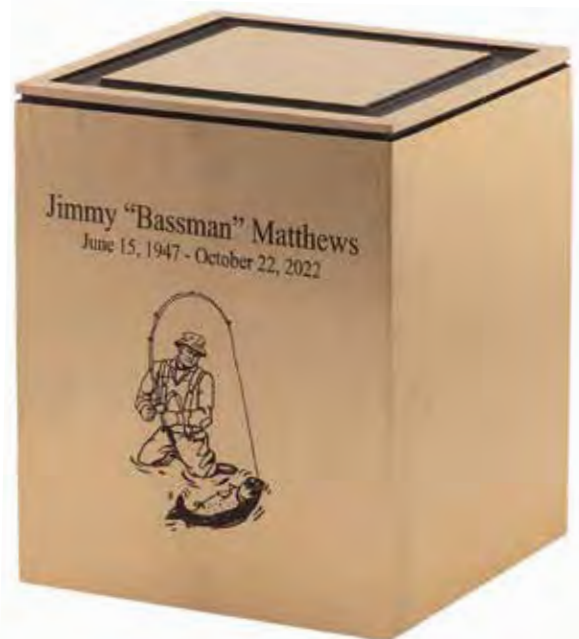

N
B

Z375 **$950**

GUARDIAN

8" H x 5.5" W x 5.75" D

CAST TOP W/ FABRICATED BRONZE

Volume: 208ci

Access: Bottom

*shown w/ optional design image and text
engraving available at additional charge
shown w/ times new roman font*