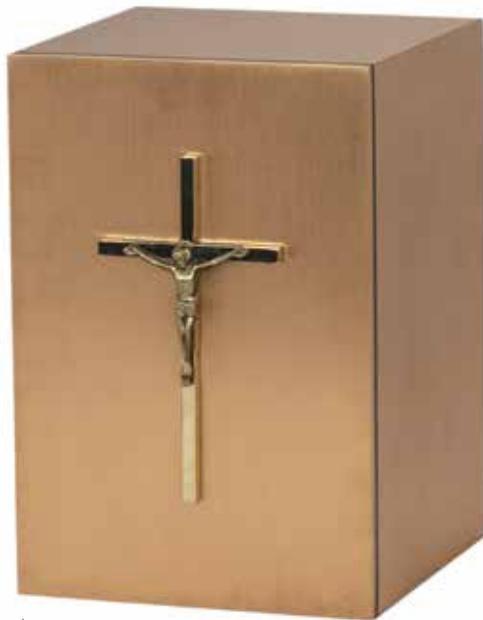

N
B

Z385 **$750**

SOLITUDE

8" H x 5.5" W x 5.75" D

FABRICATED BRONZE

Volume: 208ci

Access: Bottom

*optional appliques are available at additional charge
shown w/ Crucifix appliqué 71216514*