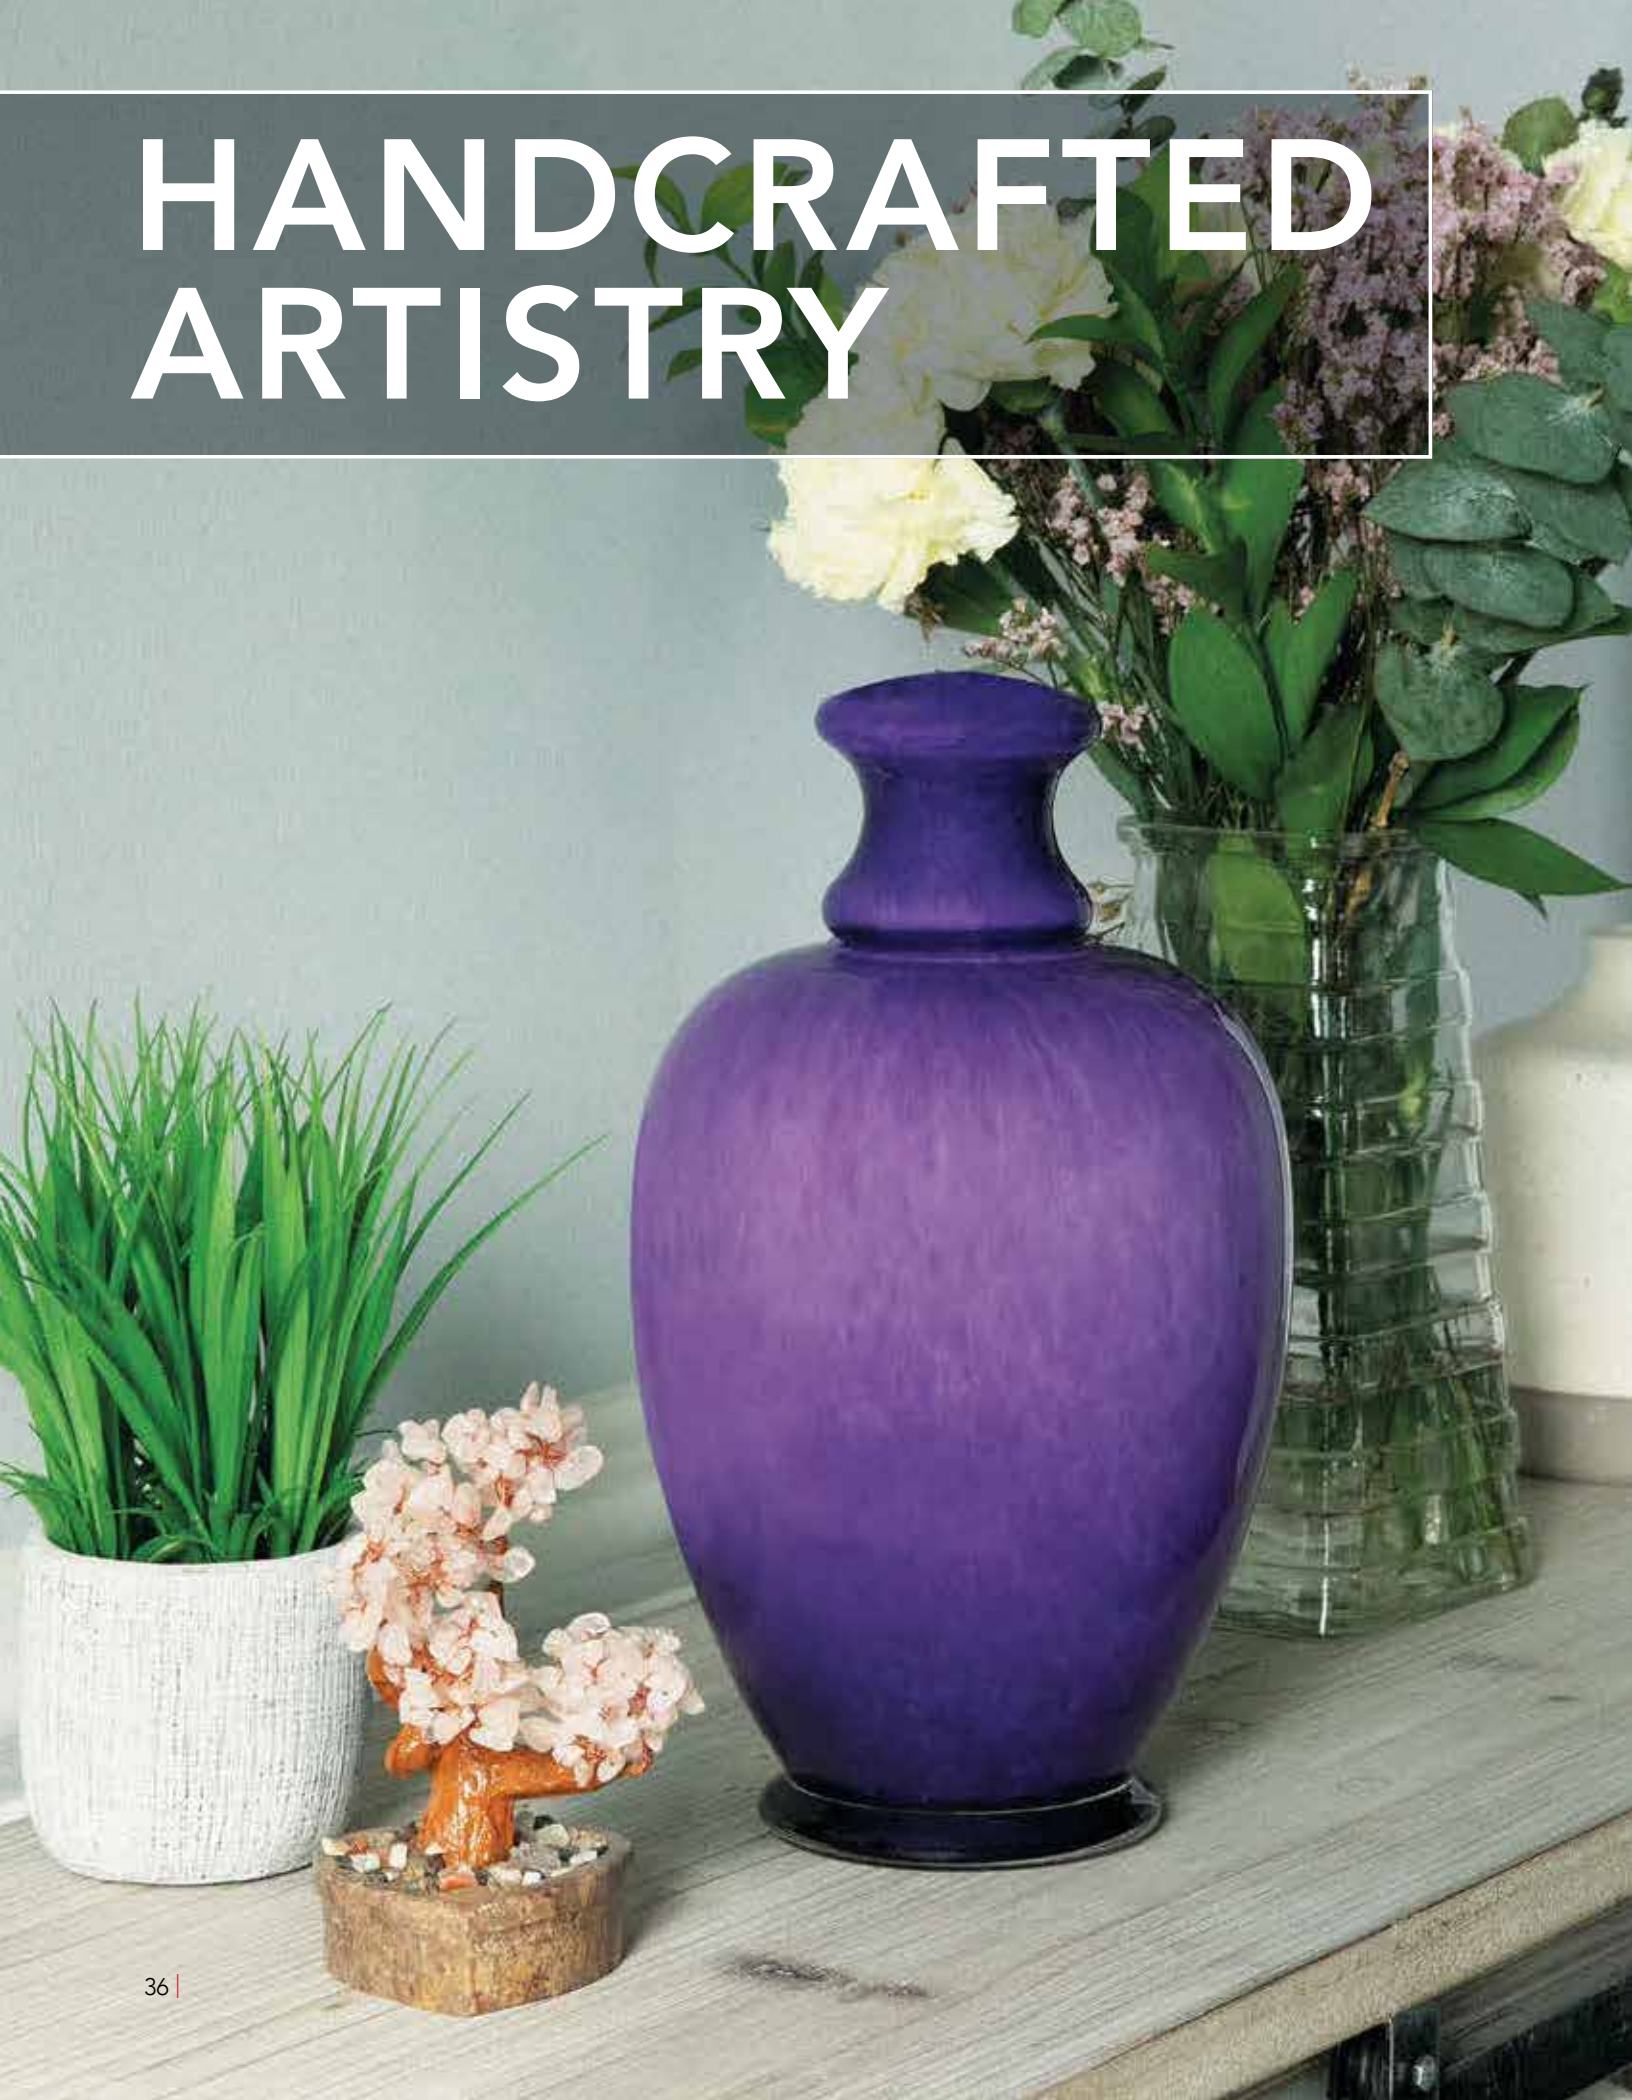

HANDCRAFTED ARTISTRY