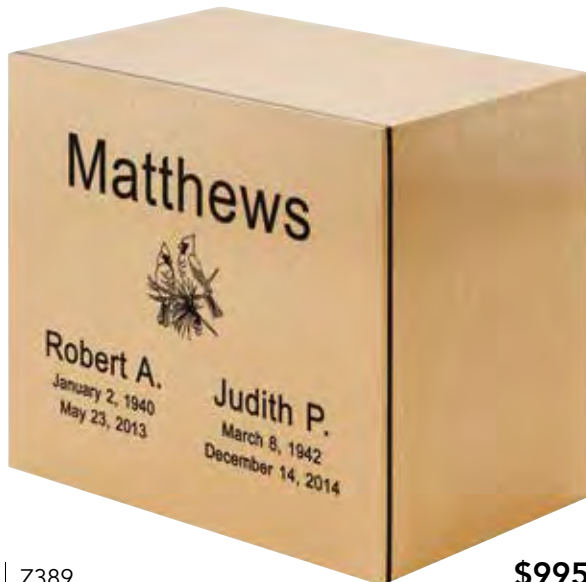

N
B

Z389 **$995**

TOGETHER COMPANION

8" H x 9.5" W x 6.125" D

FABRICATED BRONZE

Volume: 420ci

Access: Bottom

*shown w/ optional design image and text
engraving available at additional charge*

shown w/ arial font