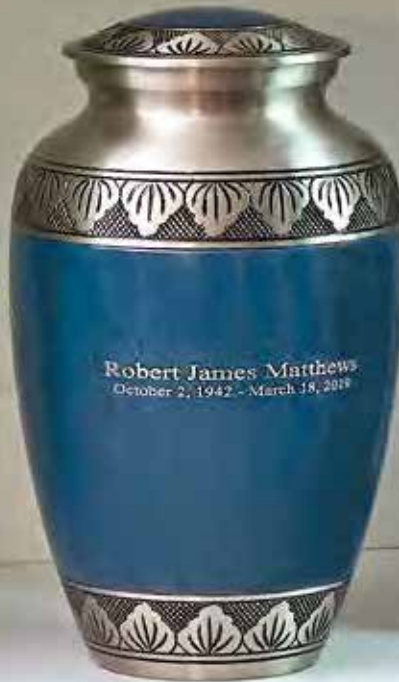

Scattering
Urns specifically designed to facilitate scattering

PERSONALIZATION

71007338
ATHENS PEWTER BLUE LARGE
See pg. 69

Matthews Memorialization offers many choices for personalizing your chosen urn. Personalization allows you to create a customized remembrance that best represents your loved one's interests, hobbies, associations, and personality. Throughout this catalog, icons are used to identify urns that accept various types of personalization.